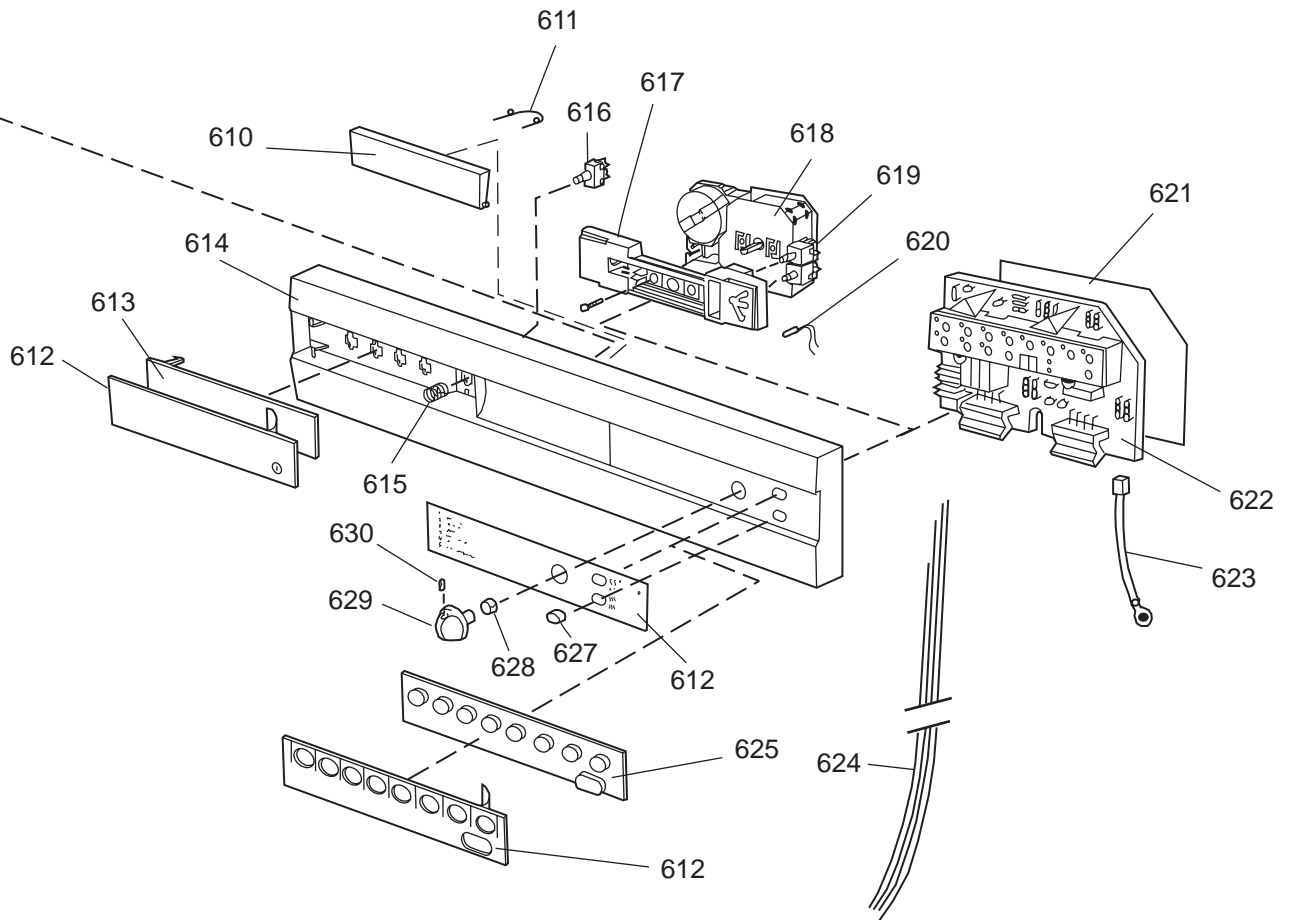

Datum
2003-03-24
Date

PANEL

CONTROL PANEL AND RELATED PARTS

Control panel and related parts

ASKO, 1355 US - White Bi (DW951)

Pos	Spare part No.	Description	Qty	Comment
601	8057541-0	Door Handle White 05/06 DW	1 Pcs	
602	8057545	Rotary catch, child safety '	1 Pcs	
603	8057546	SPRING, SafetyCatch 05/06 DW	1 Pcs	
604	8057544	Arm, SafetyCatch 05/06 DW	1 Pcs	
605	8057539	Bracket 4 Switch/Handle 05/0	1 Pcs	
605-a	8902085	Screw 20T for Plastic	2 Pcs	
606	8071098	Cover for Micro Switch	1 Pcs	
607	8055473	Door Switch - DW 05/06	1 Pcs	
608	8057542	Actuator, Doorswitch 05/06 D	1 Pcs	
609	8007078	Spring 02 Handle, DW	1 Pcs	
612	8070500-0	Decor Insert white, model 13	1 Pcs	
614	8057538-0	back for decor insert	1 Pcs	
614	8071680-0	Front Panel Asko Compl.	1 Pcs	
617	8057540	Bracket, program timer '05	1 Pcs	
617-a	8900944	Screw Toe Kick 20 Torx	2 Pcs	
618	8060017	Timer 05/06 DW	1 Pcs	
618-a	8900944	Screw Toe Kick 20 Torx	2 Pcs	
618-b	8901413	Lock Washer, laundry tops	2 Pcs	
619	8057941	Switch, temp hi/lo DW	2 Pcs	
624	8070049	Cable harness 1355	1 Pcs	
627	8057982-0	Push Button White '05	2 Pcs	
628	8006970	Circlip	1 Pcs	
628	8056521	Clip Knobs - Mechanical	1 Pcs	
629	8801111-0	Knob, DW White 05/06	1 Pcs	
630	8057959	DECOR STRIP KNOB ASKO DW95	1 Pcs	
690	8071177	INSTRUCTIONS 1325,1355 CA/US	1 Pcs