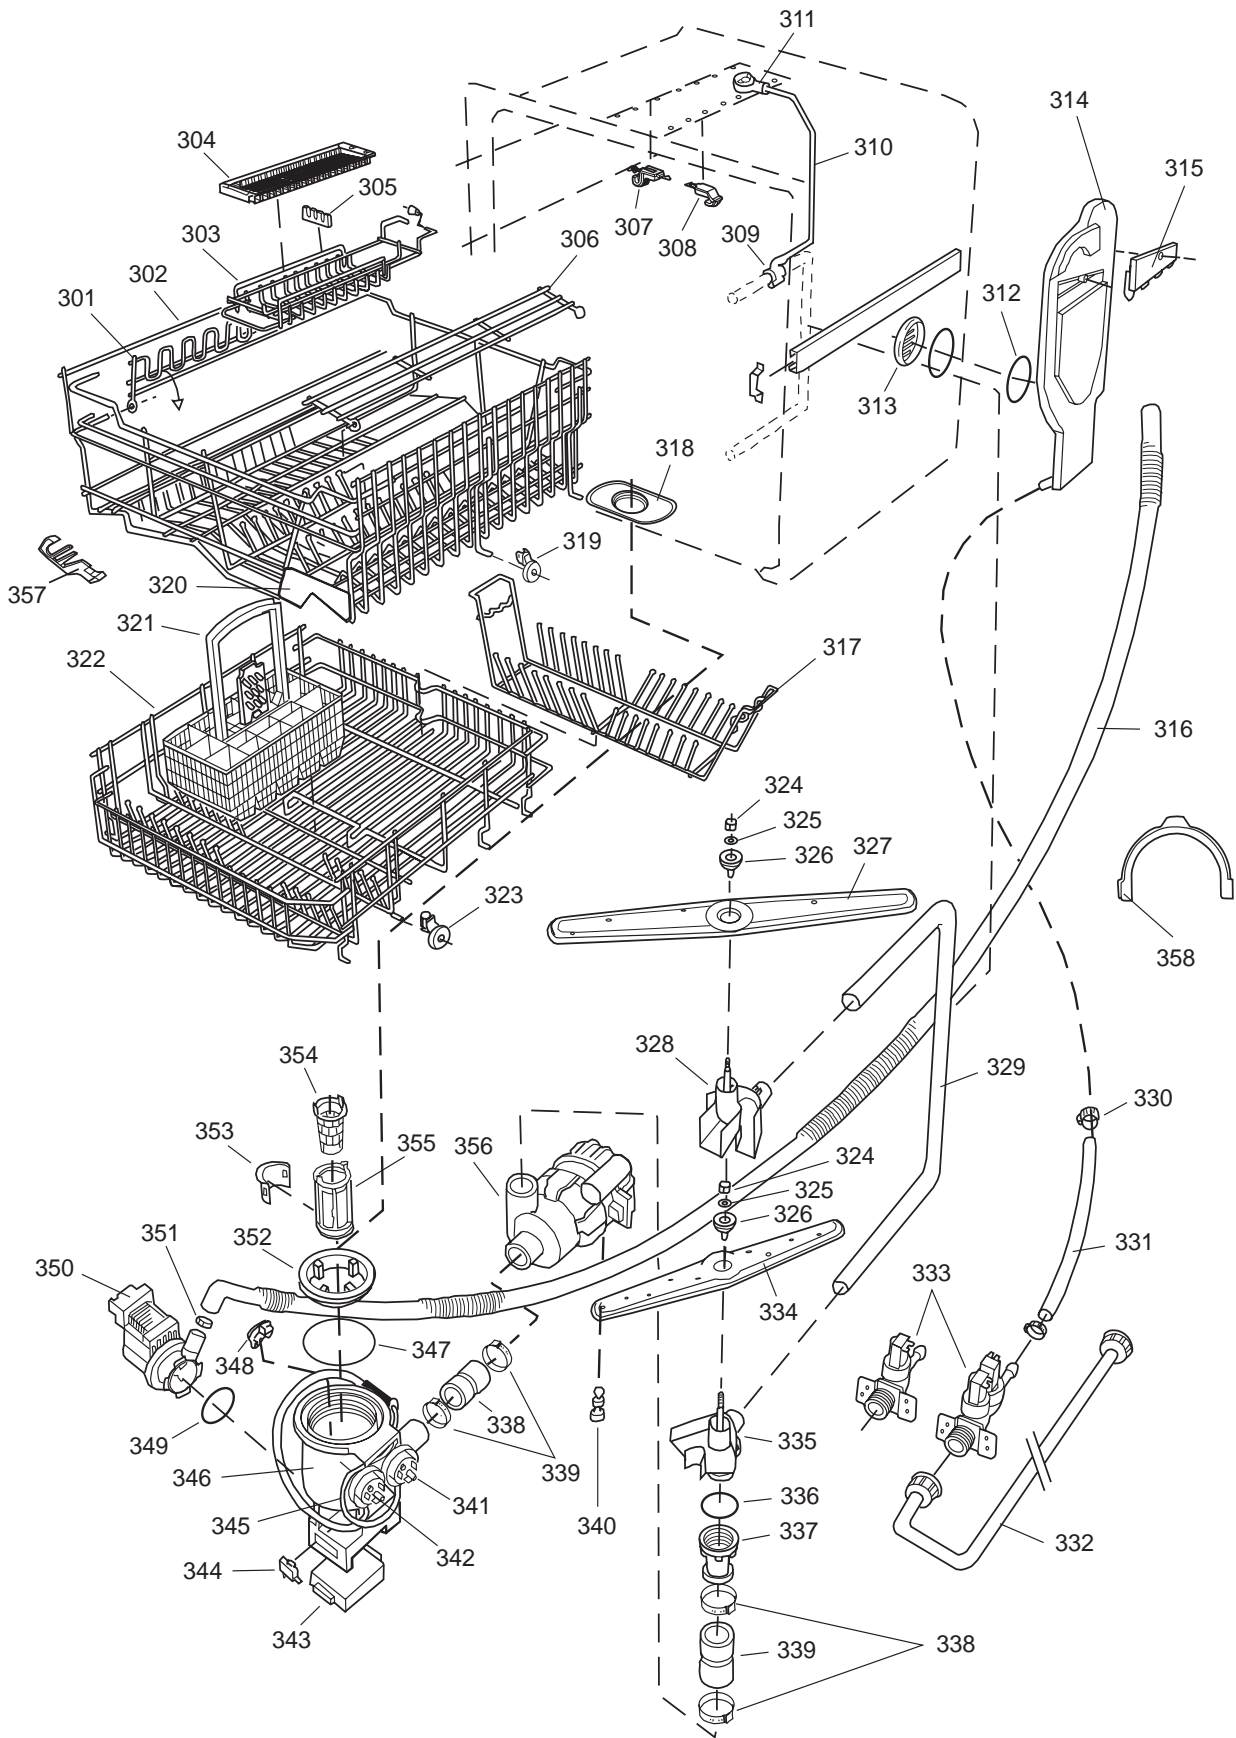

Datum

2003-03-24

Date

DISKSYSTEM

DISHWASHING SYSTEM

Dishwashing system

ASKO, 1355 US - White Bi (DW951)

Pos	Spare part No.	Description	Qty	Comment
301	8071337-36	Cup Shelf Wine Glass 05/06 D	1 Pcs	
302	8801236-36	Upper Basket Gray	1 Pcs	
302	8801199-36	Rack, Upper 05 & 06 DW	1 Pcs	with cup shelf
313	8057536-77	Lockring Airbreak Gray	1 Pcs	
314	8057514	Sub To 8801234	1 Pcs	
316	8070304	Drain Hose 05/06 DW	1 Pcs	
316-a	8052239	Hose Clamp, Squeeze	1 Pcs	
316-b	8053642	Hose Clip	1 Pcs	
318	8059740	Strainer Upper 05/06 DW	1 Pcs	
319	8058498-77	Wheel, Upper Basket 05/06 DW	4 Pcs	
321	8801089-77	Cutlery Basket 05/06 DW	1 Pcs	
322	8070043-36	Lower Basket 1325/1706	1 Pcs	
323	8009516-77	Rack Wheels Lower 05/06 DW	8 Pcs	
324	8901262	Nut for Spray Arm 05	2 Pcs	
325	8052095	Ceramic Washer, Spray Arm 05	2 Pcs	
326	8057070-77	Spray Arm Insert 05/06 DW	2 Pcs	
327	8072695	Spray Arm - Upper 05/06 DW	1 Pcs	
328	8057068-77	Spray Pipe Bearing Upper	1 Pcs	
329	8057063	Spray pipe, inner 05	1 Pcs	
330	8052189	Hose Clamp, Squeeze	2 Pcs	
331	8070622	Ruber Hose	1 Pcs	
333	8072121	Fill Valve, Single 05/06 DW.	1 Pcs	
333-a	8902087	Screw, Plastic Housing 20 To	2 Pcs	
334	8072692	Spray Arm - Lower 05/06 DW	1 Pcs	
335	8057067-77	Lower Washarm Support 05/06	1 Pcs	
336	8901755	O-Ring Seal	1 Pcs	
337	8057069	Retainer Nut SprayArm 05/06	1 Pcs	
338	8052097	Hose Clamp, Circ. Pump 05/06	4 Pcs	
339	8057484	Hose, Circ. Pump 05/06 DW	2 Pcs	
340	8055095	BUFFER, Circumpump 03/04 DW	1 Pcs	
341	8071024	Level Switch 05/06 DW	1 Pcs	
343	8057053	Subs to 8075110	1 Pcs	
344	8060068	Micro Switch,Overfill 05/06	1 Pcs	
345	8058500	Hose Pressure Sw. 05/06 DW	1 Pcs	
346	8801123	Replaces 8075197-77. Sump 05	1 Pcs	
347	8058503	O-Ring, Sump 05/06 DW	1 Pcs	
348	8057487-79	Sump Plug DW 05/06 Cleanout	1 Pcs	
349	8002584	O-Ring, Drain Pump 05/06 DW	1 Pcs	
350	8072032	Drain Pump 05/06 DW	1 Pcs	
350	8057083	DRAINPUMP Repl.by 8072032	1 Pc's	
351	8052239	Hose Clamp, Squeeze	1 Pcs	
352	8057488	Locking ring, bottom well 05	1 Pcs	
353	8058454	Cover Str. Basket 05/06 DW	1 Pcs	
354	8057972-77	Strainer Basket Grey 05/06 D	1 Pcs	
355	8057486-77	Filter, fine 05 & 06 DW	1 Pcs	
356	8071250	Circ. Pump 05/06 DW	1 Pcs	
356-a	8075380	capacitor D3000	1 Pcs	
358	8072528-77	Holder Outlet Hose	1 Pcs	
358	8050805	GOOSE NECK for DRAIN HOSE	1 Pcs