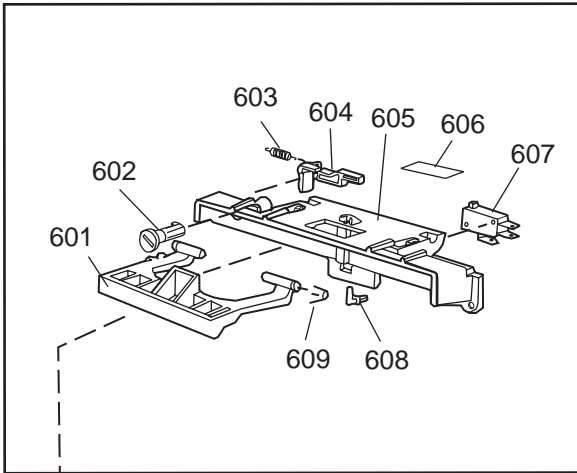

Datum
2003-03-24
Date

PANEL

CONTROL PANEL AND RELATED PARTS

Control panel and related parts

ASKO, 1355 US - White Bi (DW951)

Pos	Spare part No.	Description	Qty	Comment
601	8057541-0	Door Handle White 05/06 DW	1 Pcs	
602	8057545	Rotary catch, child safety '	1 Pcs	
603	8057546	SPRING, SafetyCatch 05/06 DW	1 Pcs	
604	8057544	Arm, SafetyCatch 05/06 DW	1 Pcs	
605	8057539	Bracket 4 Switch/Handle 05/0	1 Pcs	
605-a	8902085	Screw 20T for Plastic	2 Pcs	
606	8071098	Cover for Micro Switch	1 Pcs	
607	8055473	Door Switch - DW 05/06	1 Pcs	
608	8057542	Actuator, Doorswitch 05/06 D	1 Pcs	
609	8007078	Spring 02 Handle, DW	1 Pcs	
612	8070500-0	Decor Insert white, model 13	1 Pcs	
614	8057538-0	back for decor insert	1 Pcs	
614	8071680-0	Front Panel Asko Compl.	1 Pcs	
617	8057540	Bracket, program timer '05	1 Pcs	
617-a	8900944	Screw Toe Kick 20 Torx	2 Pcs	
618	8060017	Timer 05/06 DW	1 Pcs	
618-a	8900944	Screw Toe Kick 20 Torx	2 Pcs	
618-b	8901413	Lock Washer, laundry tops	2 Pcs	
619	8057941	Switch, temp hi/lo DW	2 Pcs	
624	8070049	Cable harness 1355	1 Pcs	
627	8057982-0	Push Button White '05	2 Pcs	
628	8006970	Circlip	1 Pcs	
628	8056521	Clip Knobs - Mechanical	1 Pcs	
629	8801111-0	Knob, DW White 05/06	1 Pcs	
630	8057959	DECOR STRIP KNOB ASKO DW95	1 Pcs	
690	8071177	INSTRUCTIONS 1325,1355 CA/US	1 Pcs