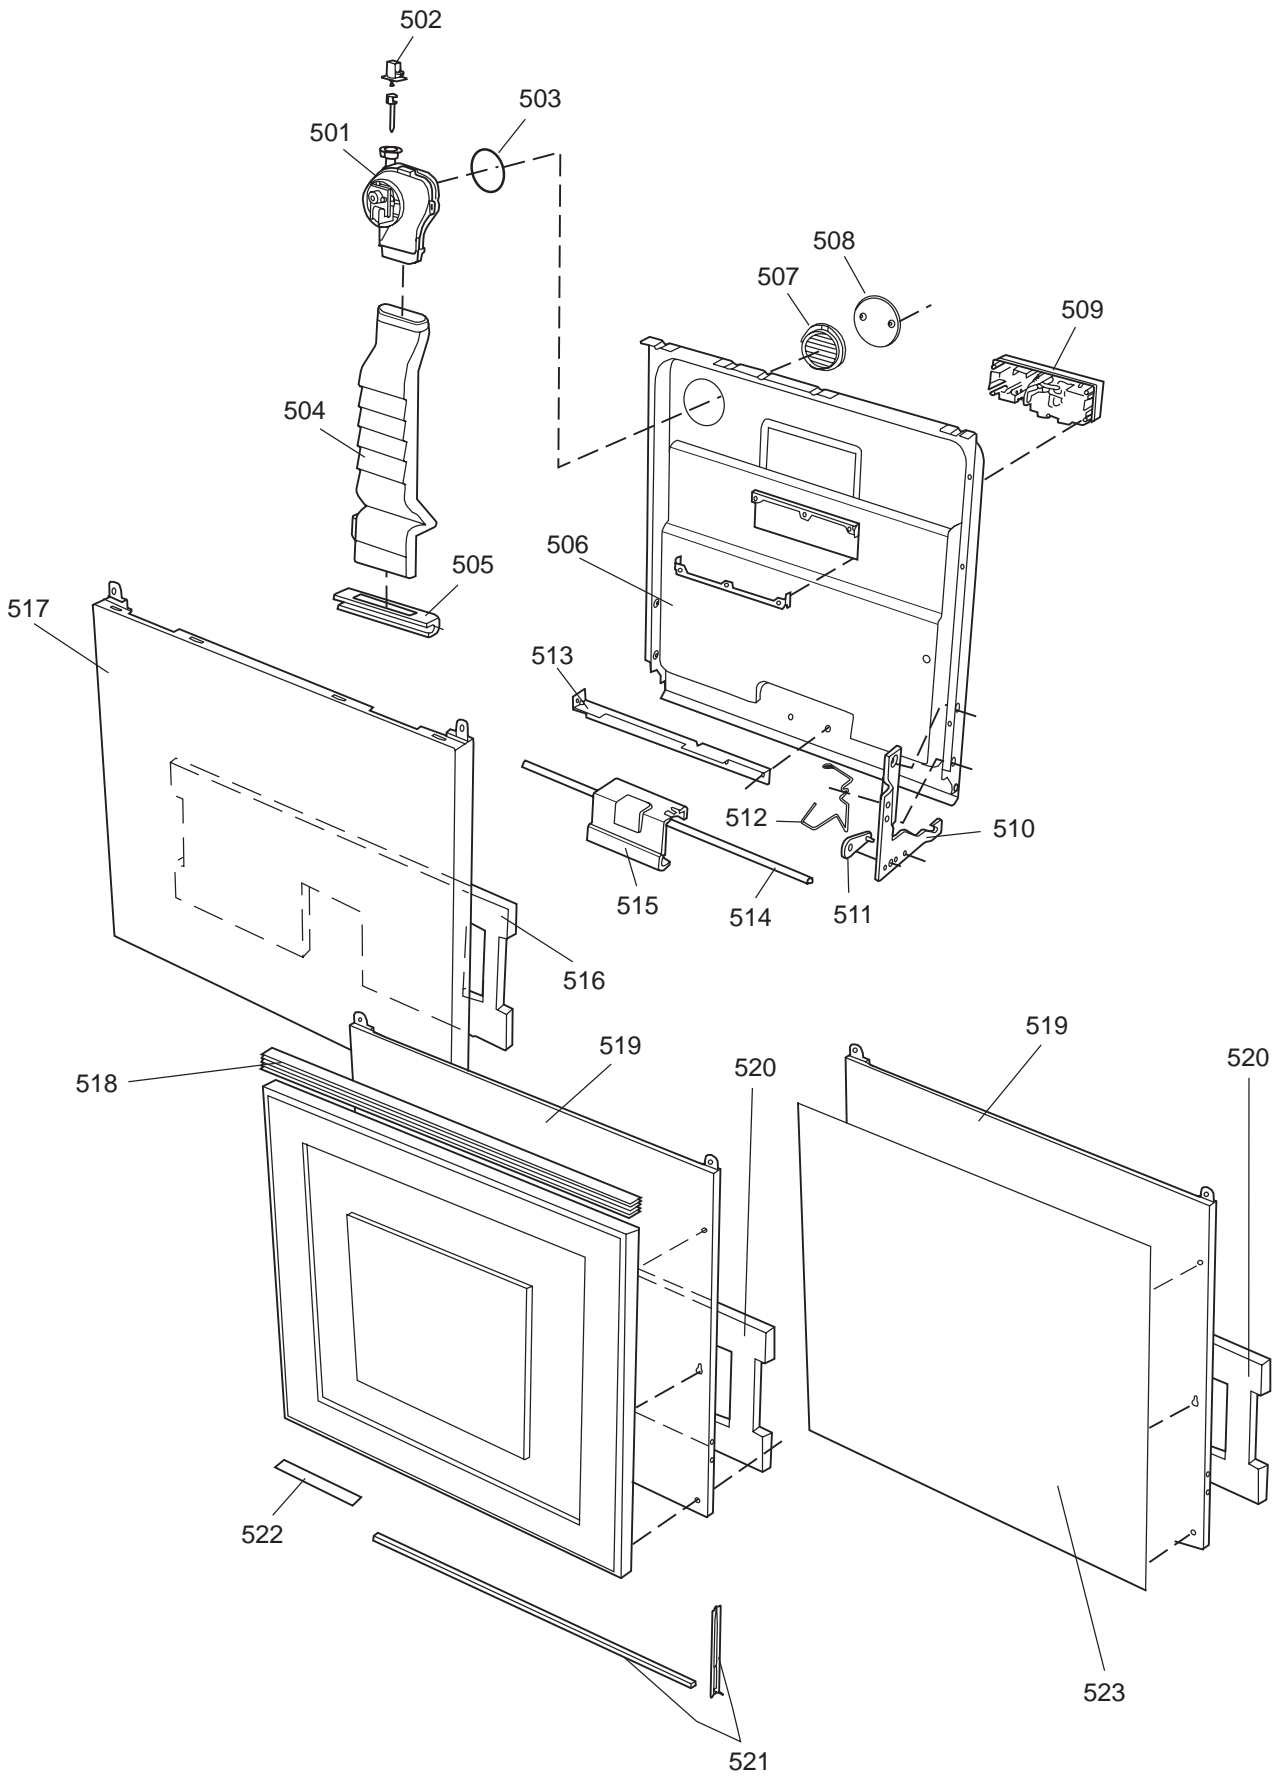

Datum
2003-03-24
Date

PANEL

CONTROL PANEL AND RELATED PARTS

Control panel and related parts

ASKO, 1355 US - White Bi (DW951)

Pos	Spare part No.	Description	Qty	Comment
601	8057541-0	Door Handle White 05/06 DW	1 Pcs	
602	8057545	Rotary catch, child safety '	1 Pcs	
603	8057546	SPRING, SafetyCatch 05/06 DW	1 Pcs	
604	8057544	Arm, SafetyCatch 05/06 DW	1 Pcs	
605	8057539	Bracket 4 Switch/Handle 05/0	1 Pcs	
605-a	8902085	Screw 20T for Plastic	2 Pcs	
606	8071098	Cover for Micro Switch	1 Pcs	
607	8055473	Door Switch - DW 05/06	1 Pcs	
608	8057542	Actuator, Doorswitch 05/06 D	1 Pcs	
609	8007078	Spring 02 Handle, DW	1 Pcs	
612	8070500-0	Decor Insert white, model 13	1 Pcs	
614	8057538-0	back for decor insert	1 Pcs	
614	8071680-0	Front Panel Asko Compl.	1 Pcs	
617	8057540	Bracket, program timer '05	1 Pcs	
617-a	8900944	Screw Toe Kick 20 Torx	2 Pcs	
618	8060017	Timer 05/06 DW	1 Pcs	
618-a	8900944	Screw Toe Kick 20 Torx	2 Pcs	
618-b	8901413	Lock Washer, laundry tops	2 Pcs	
619	8057941	Switch, temp hi/lo DW	2 Pcs	
624	8070049	Cable harness 1355	1 Pcs	
627	8057982-0	Push Button White '05	2 Pcs	
628	8006970	Circlip	1 Pcs	
628	8056521	Clip Knobs - Mechanical	1 Pcs	
629	8801111-0	Knob, DW White 05/06	1 Pcs	
630	8057959	DECOR STRIP KNOB ASKO DW95	1 Pcs	
690	8071177	INSTRUCTIONS 1325,1355 CA/US	1 Pcs	