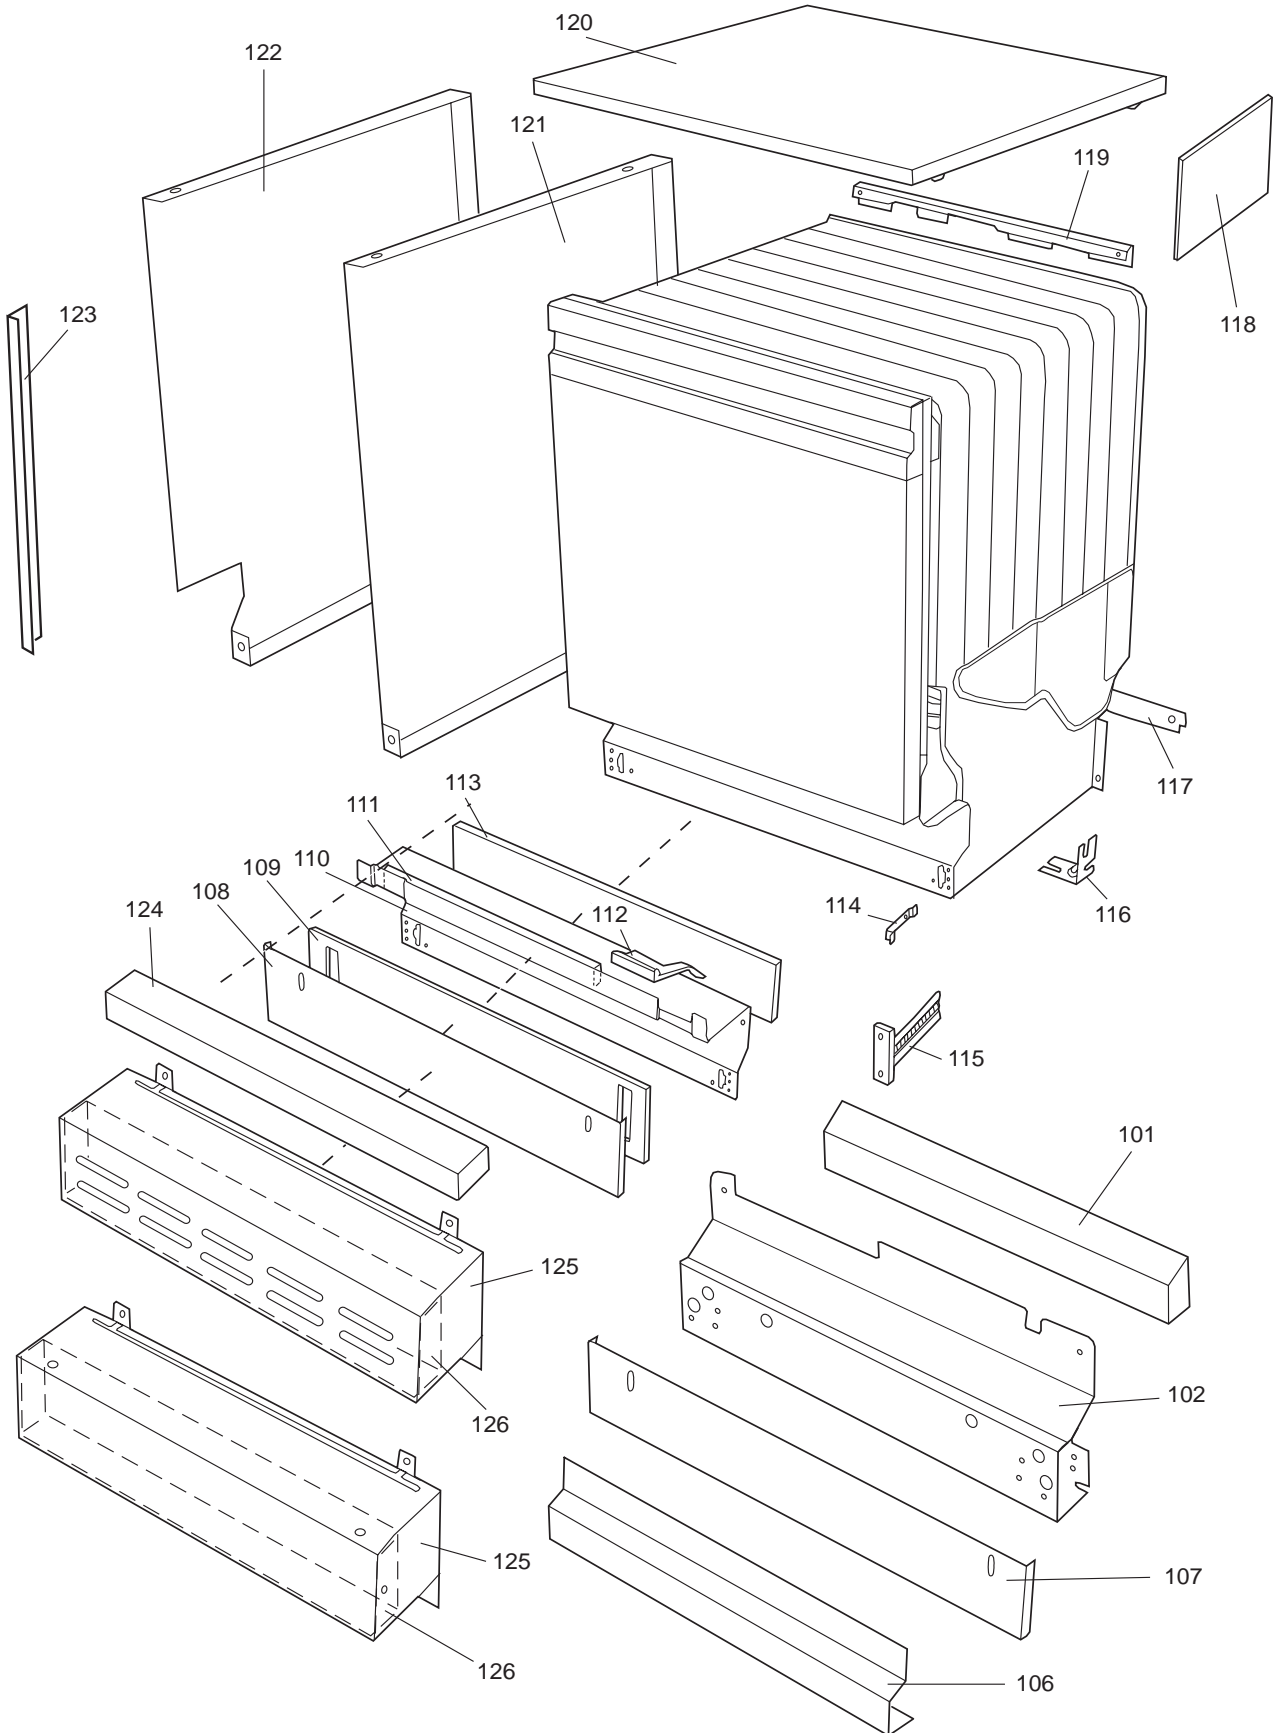

Datum
2003-03-24
Date

YTTERHÖLJE

CASING AND RELATED PARTS

Casing and related parts

ASKO, 1355 US - White Bi (DW951)

Pos	Spare part No.	Description	Qty	Comment
108	8059758-0	Toe Kick, White DW 05/06 US	1 Pcs	
108-a	8900944-0	Screw, white 20 torx	2 Pcs	
110	8057526	Guard Plate DW05 & 06	1 Pcs	
110-a	8902357	Screw	4 Pcs	
111	8060041	Sealing strip, protect plte	1 Pcs	
112	8058486	Drip Guard Overflow 05/06 DW	1 Pcs	
113	8058353	Sound Absorb Guard	1 Pcs	
114	8057550	Spring Adj. Bracket 05/06 DW	2 Pcs	
114-a	8902131	Screw, disc.jh 11-99	2 Pcs	
115	8057549	Bracket/Toe Kick 05/06 DW	2 Pcs	
124	8070615	Sealing Lower Panel DW 05/06	1 Pcs	
125	8057100-S-0	Lower Panel, 05/06 DW	1 Pcs	
125-a	8900352	Screw Access Panel 05/06	2 Pcs	
125-b	8009769	Plug - Decor Frame White	4 Pcs	
126	8070612	Insul, lower panel 05 & 06 D	1 Pcs